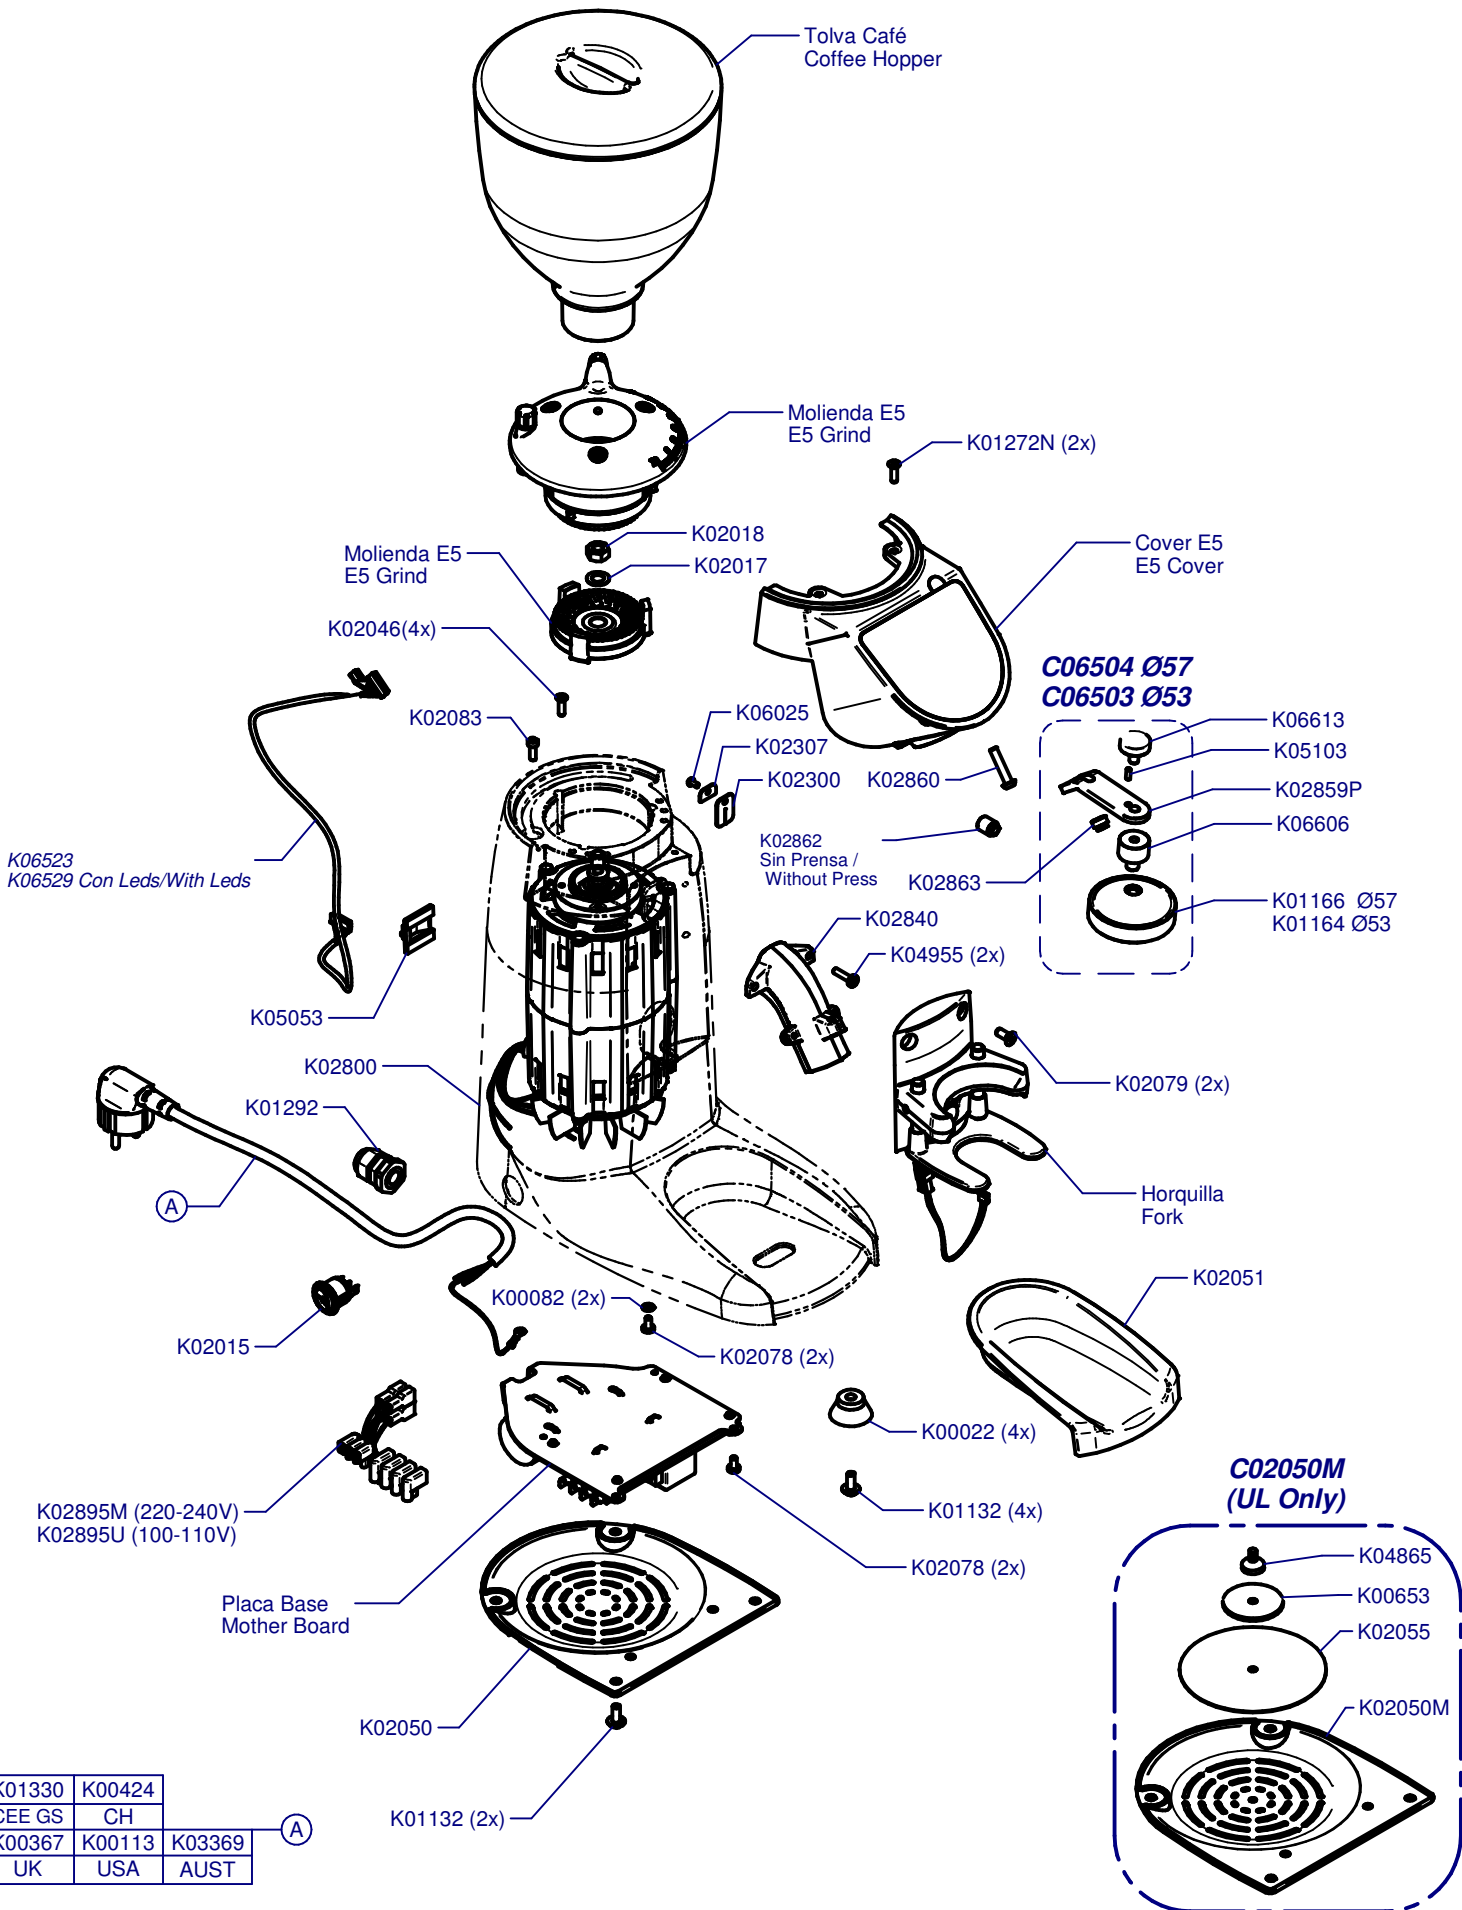

E5 Essential On Demand

Updated 02/10/2018

K01330	K00424	
CEE GS	CH	
K00367	K00113	K03369
UK	USA	AUST

(A)

Molienda / Grind

Placa Base / Mother Board