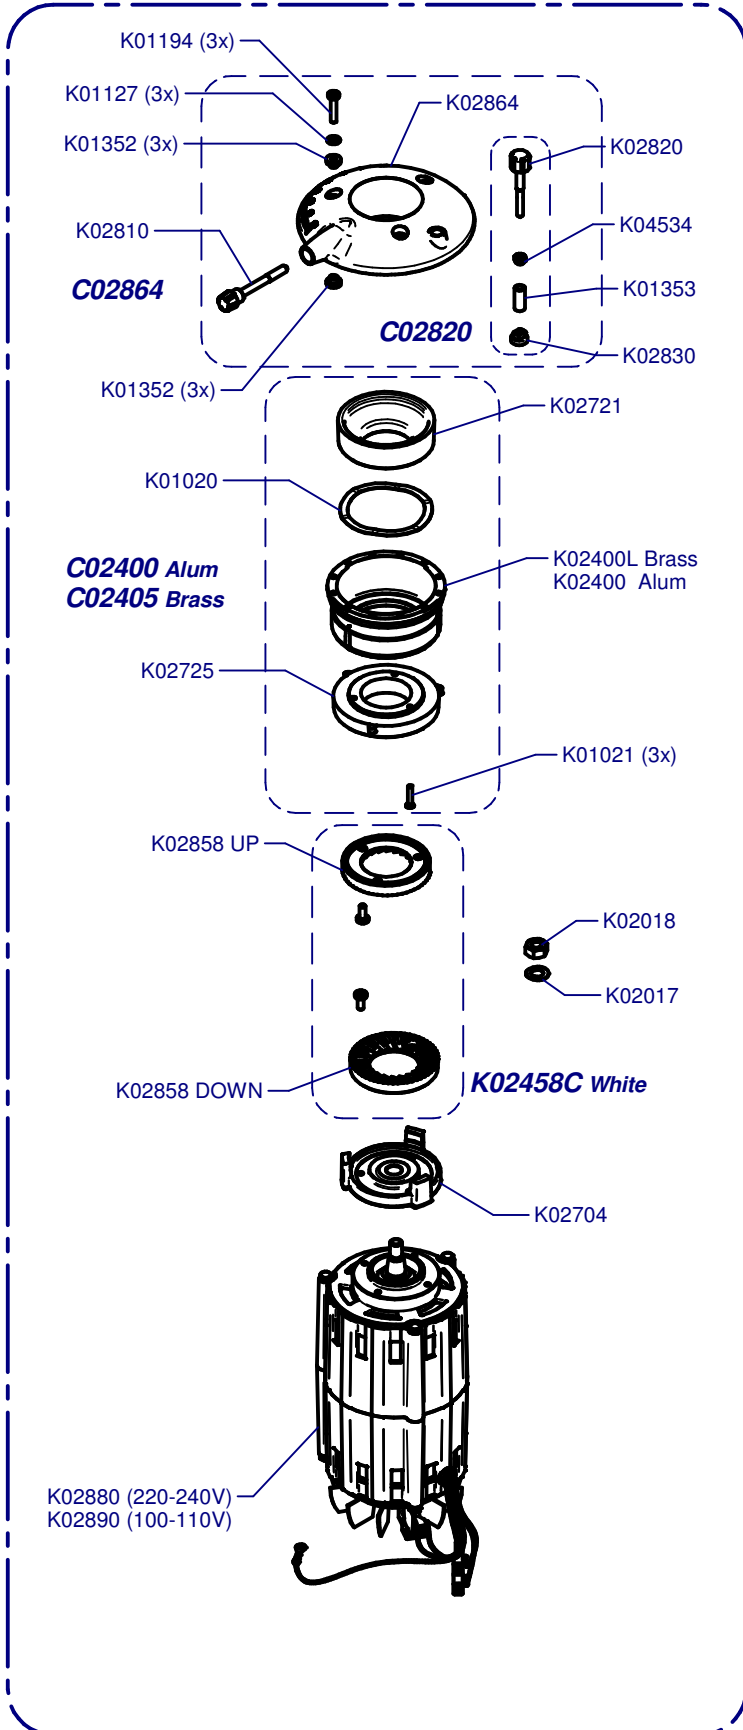

E5 Essential On Demand

Updated 02/10/2018

K01330	K00424	
CEE GS	CH	
K00367	K00113	K03369
UK	USA	AUST

(A)

Molienda / Grind

Placa Base / Mother Board