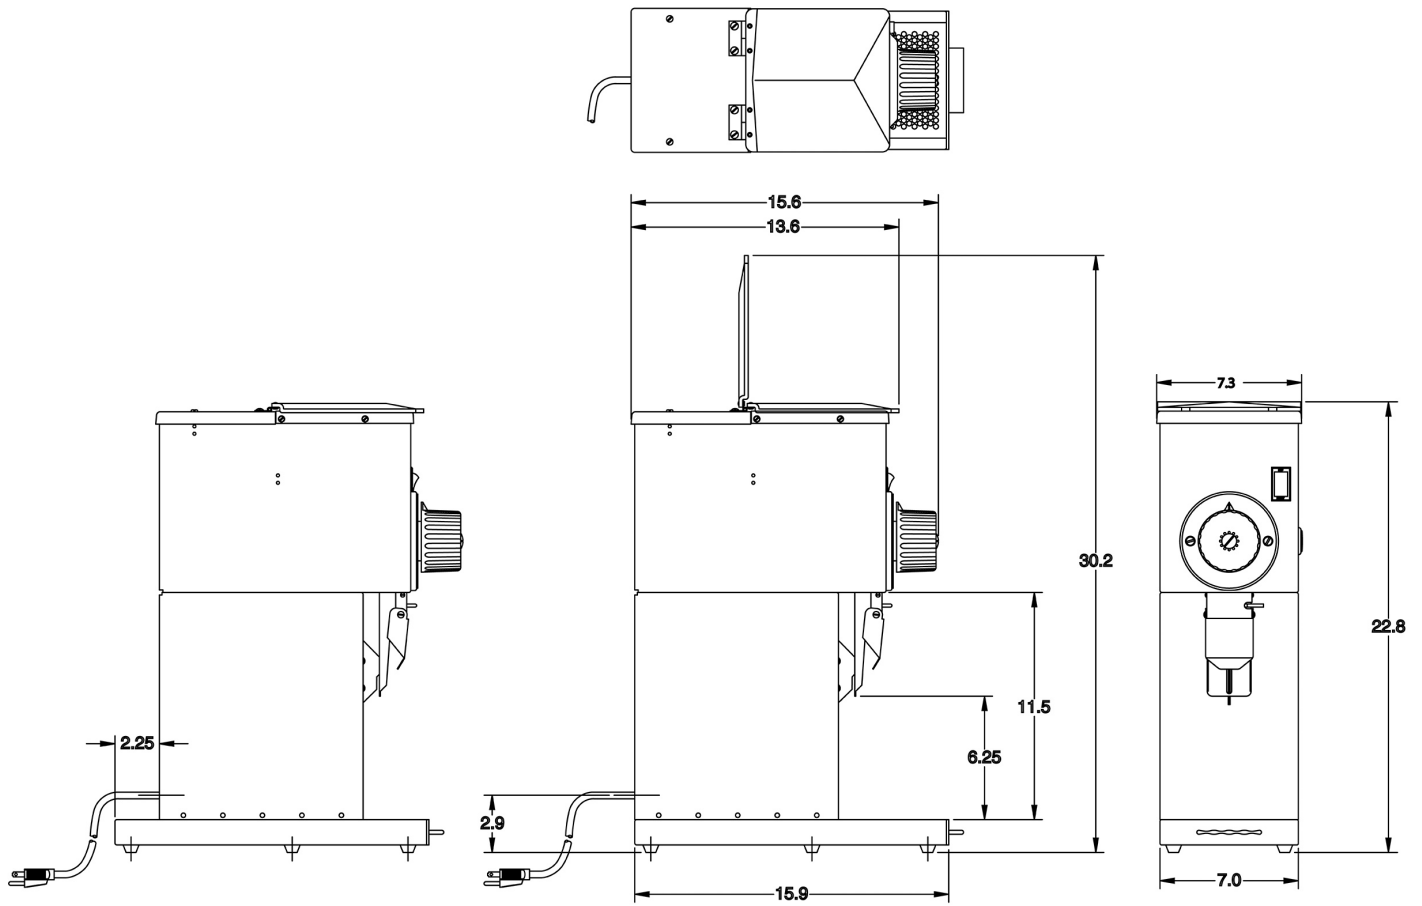

Agency:

Specifications

Product #: 22104.0000

Finish: Black

Hoppers: One

Hopper Capacity: 1.00 lbs (0.454 kgs)

Additional Features

Electrical & Capacity

Created on:
07/18/2019

	Unit			Shipping				
	Width	Height	Depth	Width	Height	Depth	Weight	Volume
English	7.3 in.	22.8 in.	16.0 in.	11.5 in.	30.0 in.	22.4 in.	54.200 lbs	4.472 ft ³
Metric	18.5 cm	57.9 cm	40.6 cm	29.2 cm	76.2 cm	56.9 cm	24.585 kgs	0.127 m ³